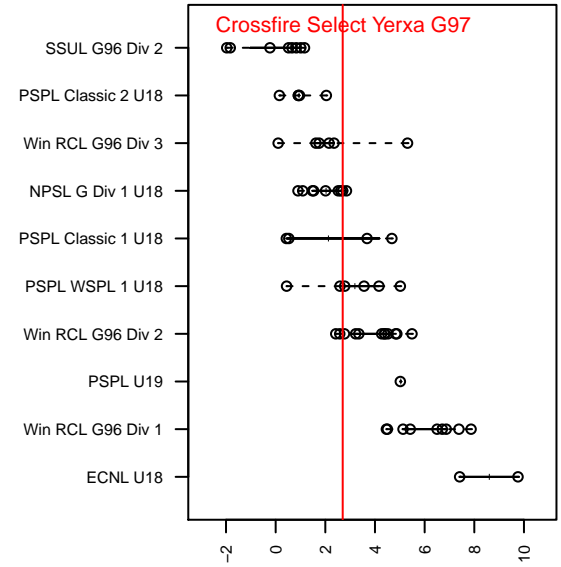

**attack and defense variance (black dot)
relative to other teams
and top 10 in region**

**attack and defense rating
relative to others at age
and all opponents in last 13 months**

Performance relative to 13 month average